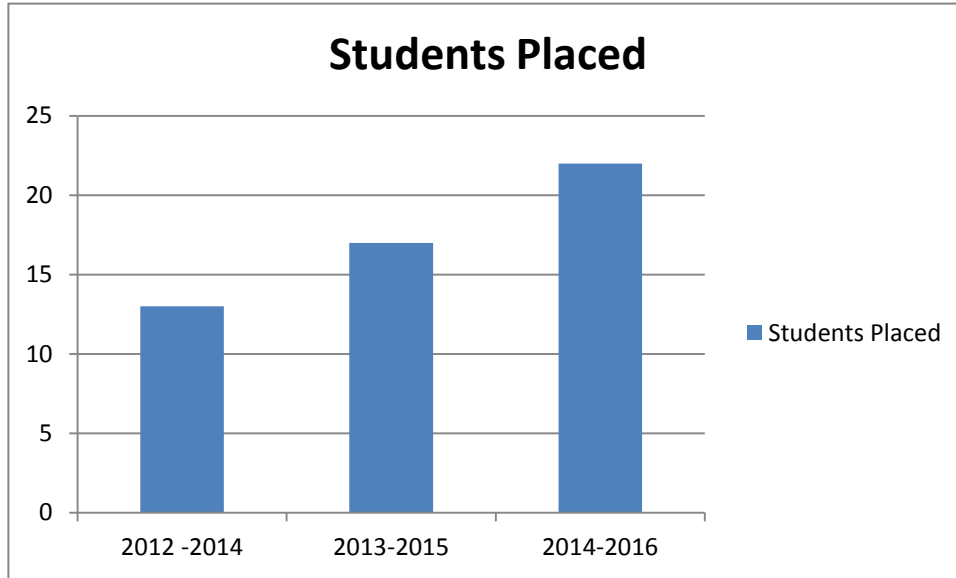

Institute of Management & Technology Punnapra

Placement Details

2014 - 2016 Batch

Sl. No	Name of Student	Company
1	Shilpa Hari	Wipro Technologies, Infopark
2	Edwin Grigary	Invisor Management Solutions Pvt Ltd
3	Ginu Paul	Invisor Management Solutions Pvt Ltd
4	Amal P James	Invisor Management Solutions Pvt Ltd
5	Deepak K. P	Invisor Management Solutions Pvt Ltd
6	Soorej P Jacob	Invisor Management Solutions Pvt Ltd
7	Anjali Ajayakumar	Marvel Bags
8	Asif Muhammed Azim	PCIL
9	Hridyamol P	Bishop Moore College
10	Kaveri S Vijayakumar	BGCS
11	Unnimaya S	Cryovia Biotech Pvt Ltd
12	Ruksana	Cryovia Biotech Pvt Ltd
13	Sreenu Mohandas	ISAF Microfinance Ltd